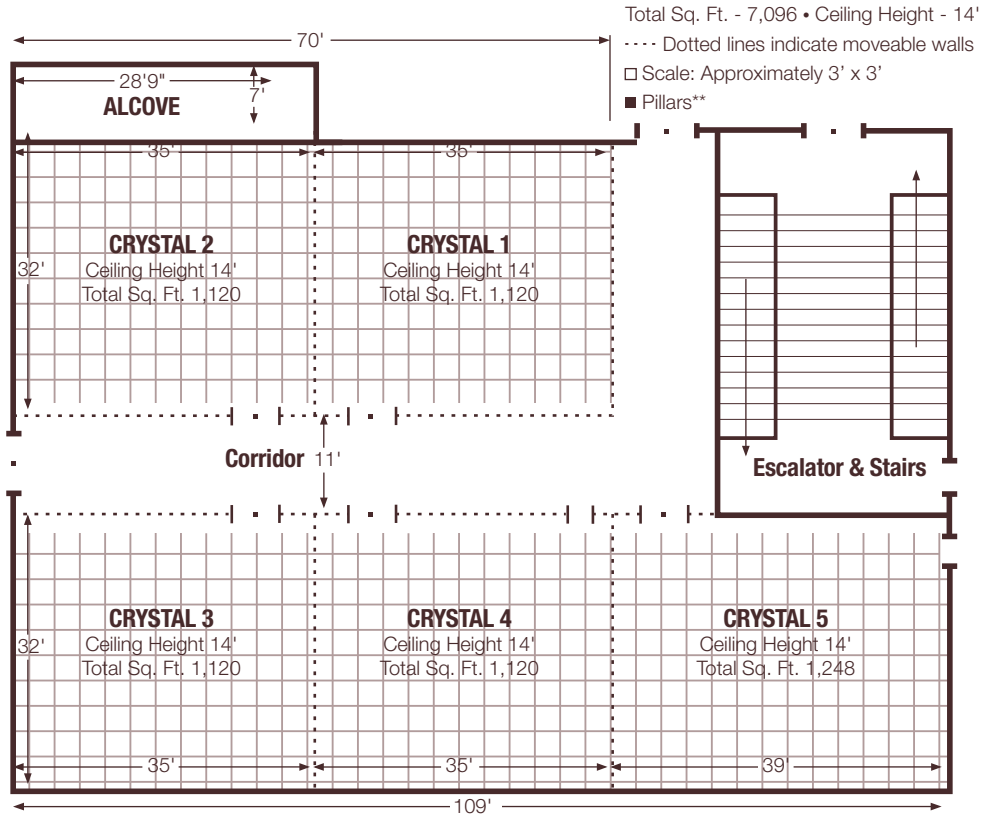

Crystal Ballroom

Room Capacities*

	THEATRE	CLASSROOM	BANQUET	RECEPTION
CRYSTAL BALLROOM	650	340	450	650
CRYSTAL 1	96	60	70	96
CRYSTAL 2	96	60	70	96
CRYSTAL 3	96	60	70	96
CRYSTAL 4	96	60	70	96
CRYSTAL 5	96	60	70	96
CRYSTAL 1 & 2	240	130	140	240
CRYSTAL 3 & 4	240	130	140	240
CRYSTAL 3, 4 & 5	380	190	210	380

* Capacity figures are subject to change, depending on space allocations for head table, dance floor, staging and catering requirements.

** Pillars may obstruct view in some configurations.

SOUND: Altec ceiling speakers with BSS Sound Web DSP processing.

LIGHTING: Independently controlled overhead lighting system.

POWER: Five 20 amp 208 volt single phase dedicated circuits, one 200 amp 208 volt 3 phase disconnect box.

Accommodates 40 - 10' x 10' Exhibit Booths