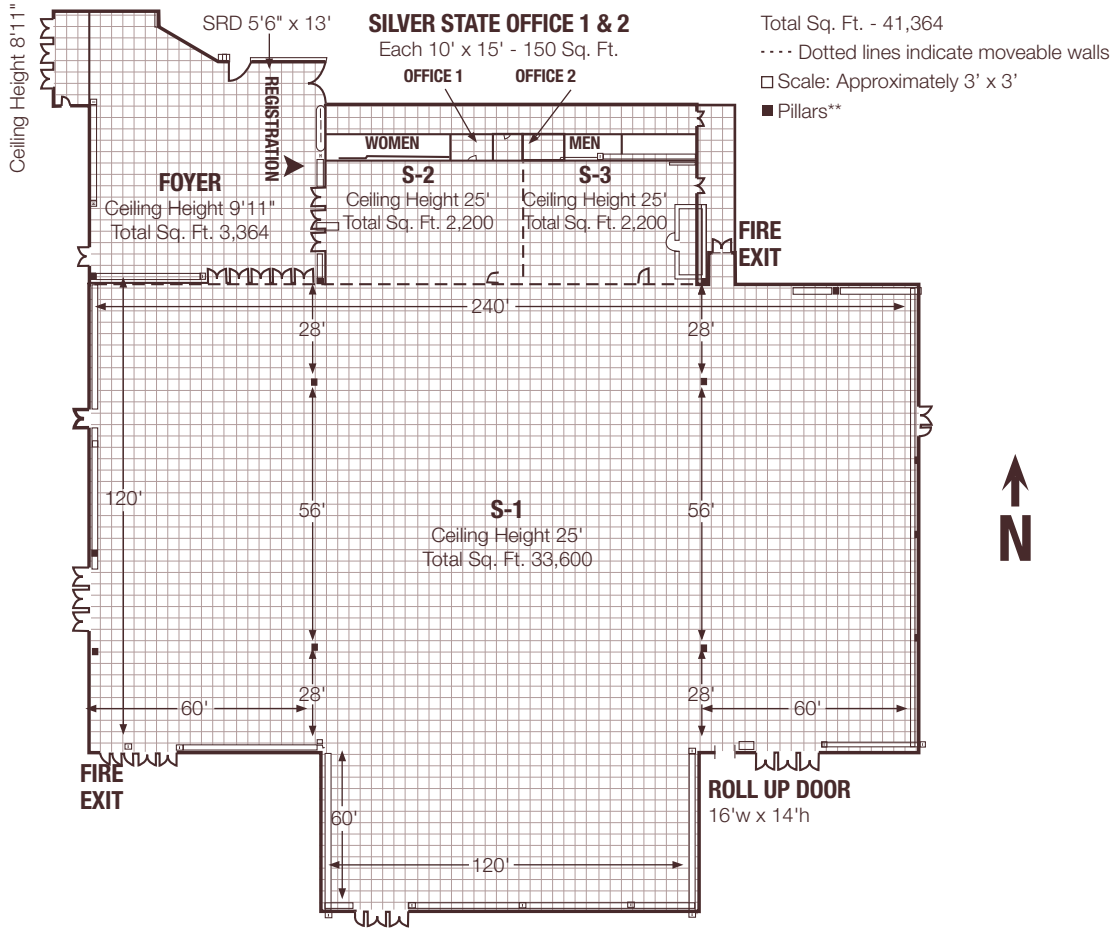

Silver State Pavilion

	Room Capacities*				
	THEATRE	CLASSROOM	BANQUET	RECEPTION	10' x 10' EXHIBIT
SILVER STATE PAVILION	2,240	1,326	1,760	2,240	210
S-1	2,200	1,200	1,200	2,200	172
S-2	210	108	120	210	
S-3	210	108	120	210	
S-2 & 3	450	225	240	450	

* Capacity figures are subject to change, depending on space allocations for head table, dance floor, staging and catering requirements.

** Pillars may obstruct view in some configurations.

SOUND: JBL control ceiling speakers with BSS Sound Web DSP Processing.

LIGHTING: Dimmable Unistrut.

POWER: Two 400 amp 208 volt 3 phase disconnect boxes; complete Unistrut grid system with 30 amp 208 volt 3 phase service.

Accommodates 227 - 10' x 10' Booths • 244 - 8' x 10' Booths