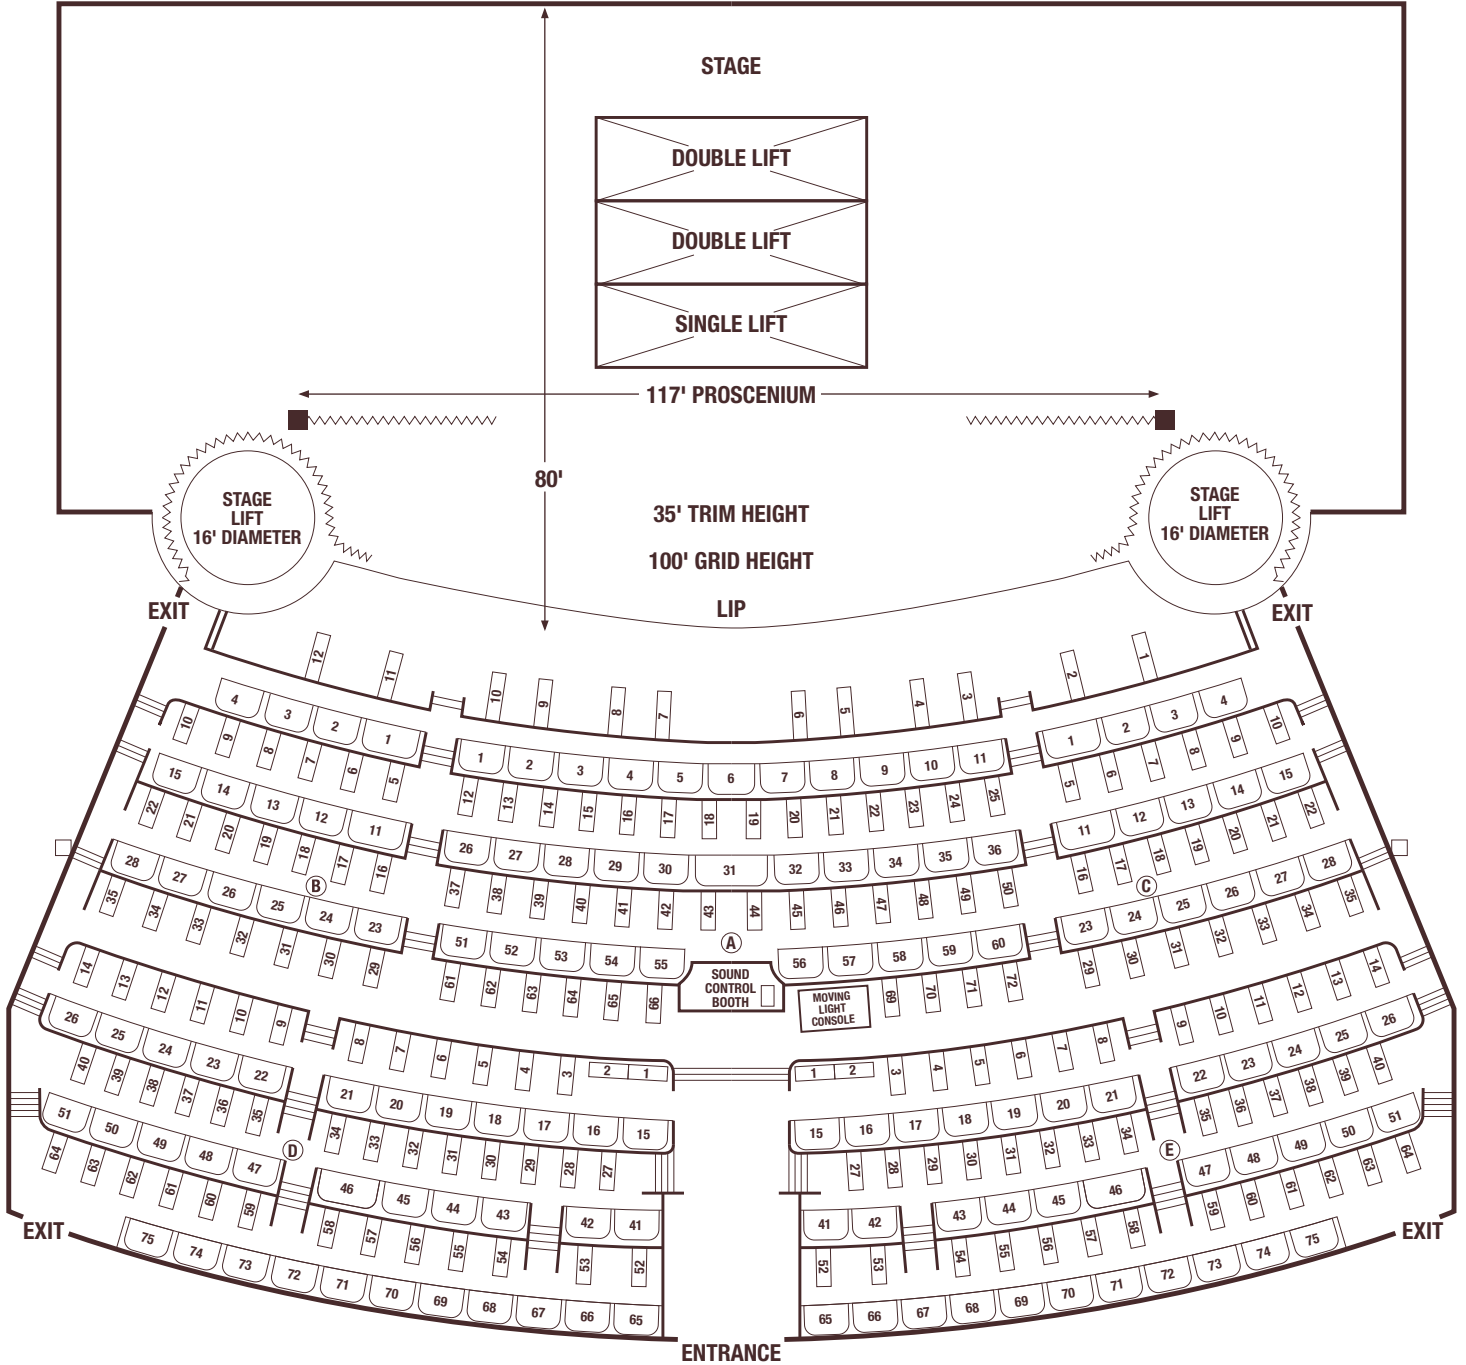

Grand Theatre

TIERED SEATING CAPACITY - 1,800 • LIP - 70'6" • SCRIM - 95'6"

DOWNSTAGE OF SINGLE LIFT ELEVATOR - 100'6"

PROJECTOR POSITION RECOMMENDED FOR SCREENS - 108' (36'6" from LIP)